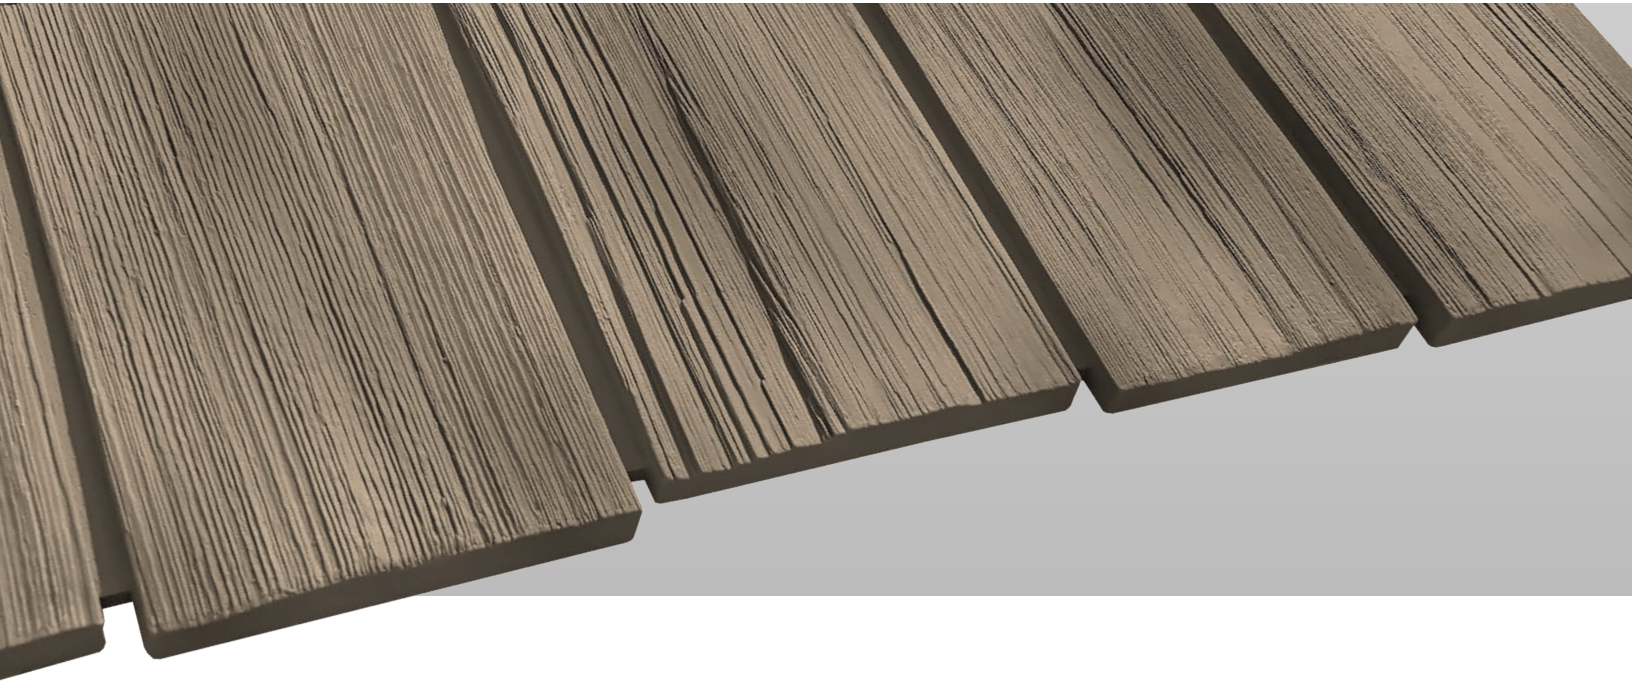

TIMBERBAY™

POLYPROPYLENE EXTERIOR CLADDING COLLECTION

“To serve, by caring for details in ways others won’t.” It’s not just our mission, but a way of letting our light shine every day at ProVia. We continually strive to put these words into action by providing unmatched quality and service. Each employee is committed to devoting the utmost care, pride and quality into each building product we manufacture...it’s The Professional Way.

Novik® and Novik Shake are brands of Derby Building Products, Inc.

Doors • Windows • Siding • Stone
provia.com

© 2019 ProVia
H-MK-20850-19 • 11/18

Distributed by: