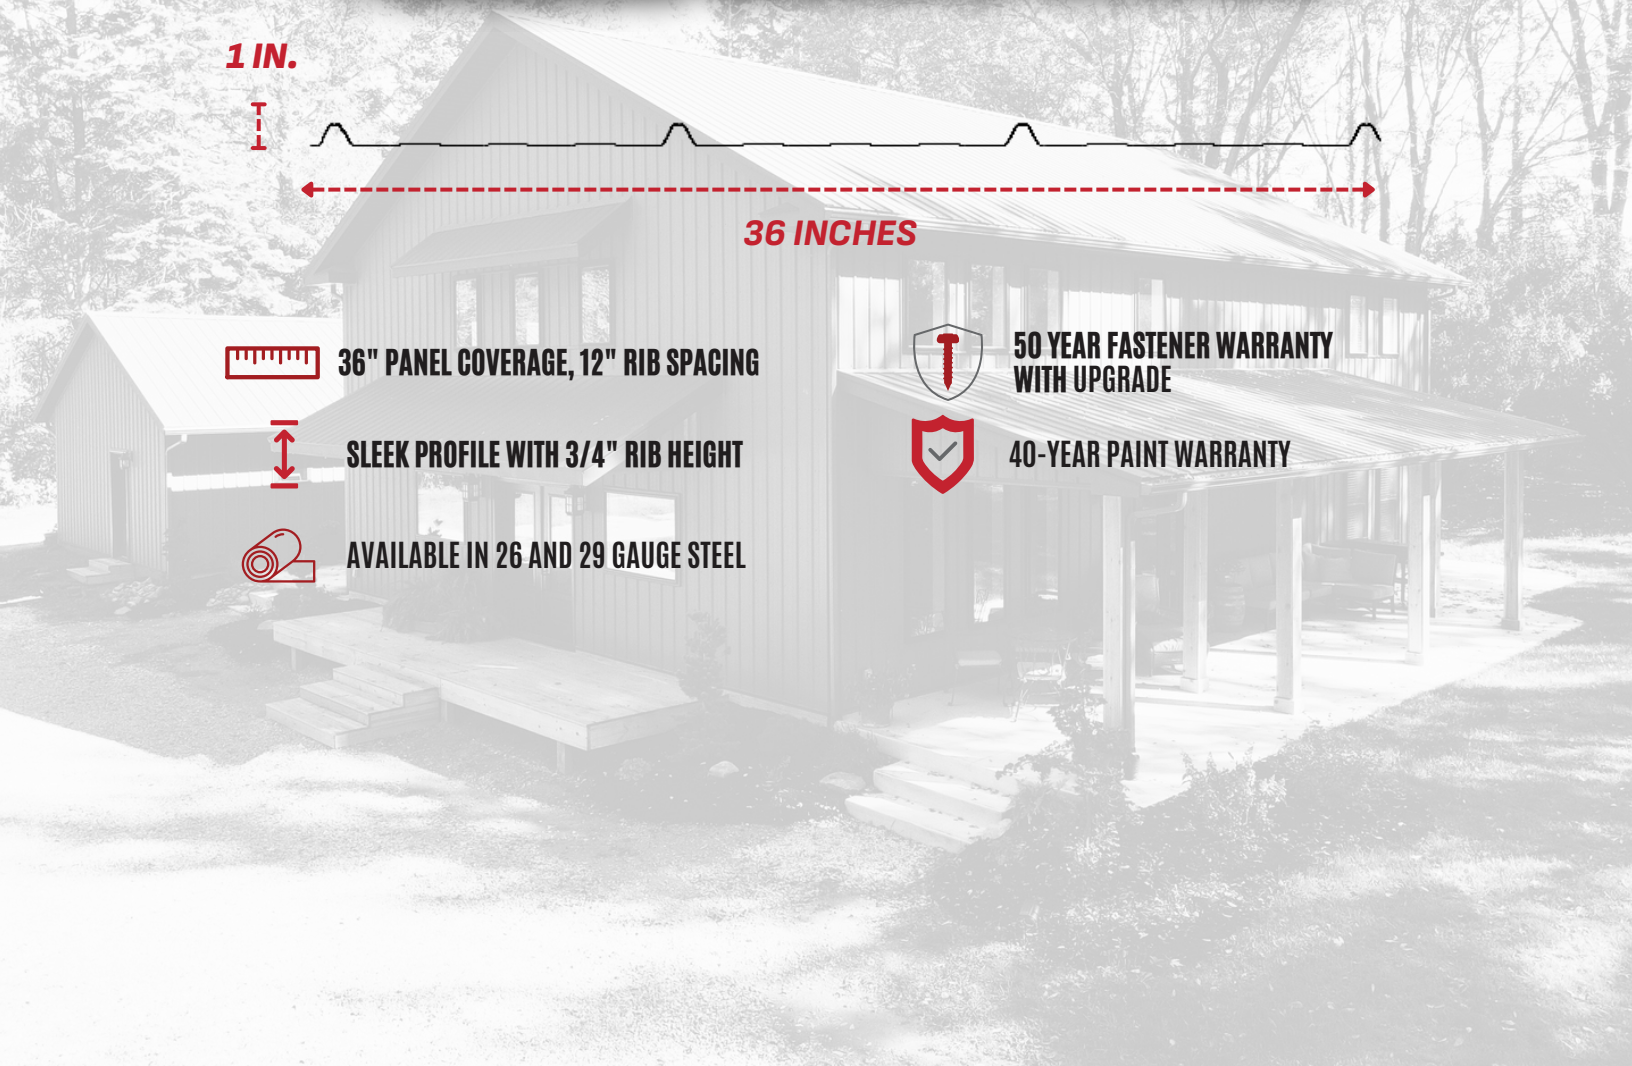

METAL  EXTERIORS

ELITE RIB

ROOF & WALL SYSTEM

1 IN.

36 INCHES

36" PANEL COVERAGE, 12" RIB SPACING

SLEEK PROFILE WITH 3/4" RIB HEIGHT

AVAILABLE IN 26 AND 29 GAUGE STEEL

50 YEAR FASTENER WARRANTY
WITH UPGRADE

40-YEAR PAINT WARRANTY

ELITE RIB SYSTEM
DESIGNED FOR DISTINCTION

This fastener-through panel offers a slim rib profile at a value-packed price. The panel comes with all of our standard warranties. For ultimate value, you can opt into a 50-year fastener upgrade to enjoy the ultimate value in your exterior project. This versatile panel is reversible, bi-directional and can be used in roofing or siding.

COLOR CHART

	<i>Elite Rib</i>	<i>Asphalt Roofing</i>	<i>Vinyl Siding</i>
<i>Durability</i>	<i>High</i>	<i>Moderate</i>	<i>Moderate</i>
<i>Maintenance</i>	<i>Low</i>	<i>Moderate</i>	<i>Low</i>
<i>Cost (1-5 yrs)</i>	<i>Moderate</i>	<i>Low</i>	<i>Low</i>
<i>Cost (5+ yrs)</i>	<i>Low</i>	<i>High</i>	<i>Moderate</i>
<i>Weathering</i>	<i>High</i>	<i>Moderate</i>	<i>Low</i>
<i>Eco-Friendly</i>	<i>High</i>	<i>Low</i>	<i>Low</i>