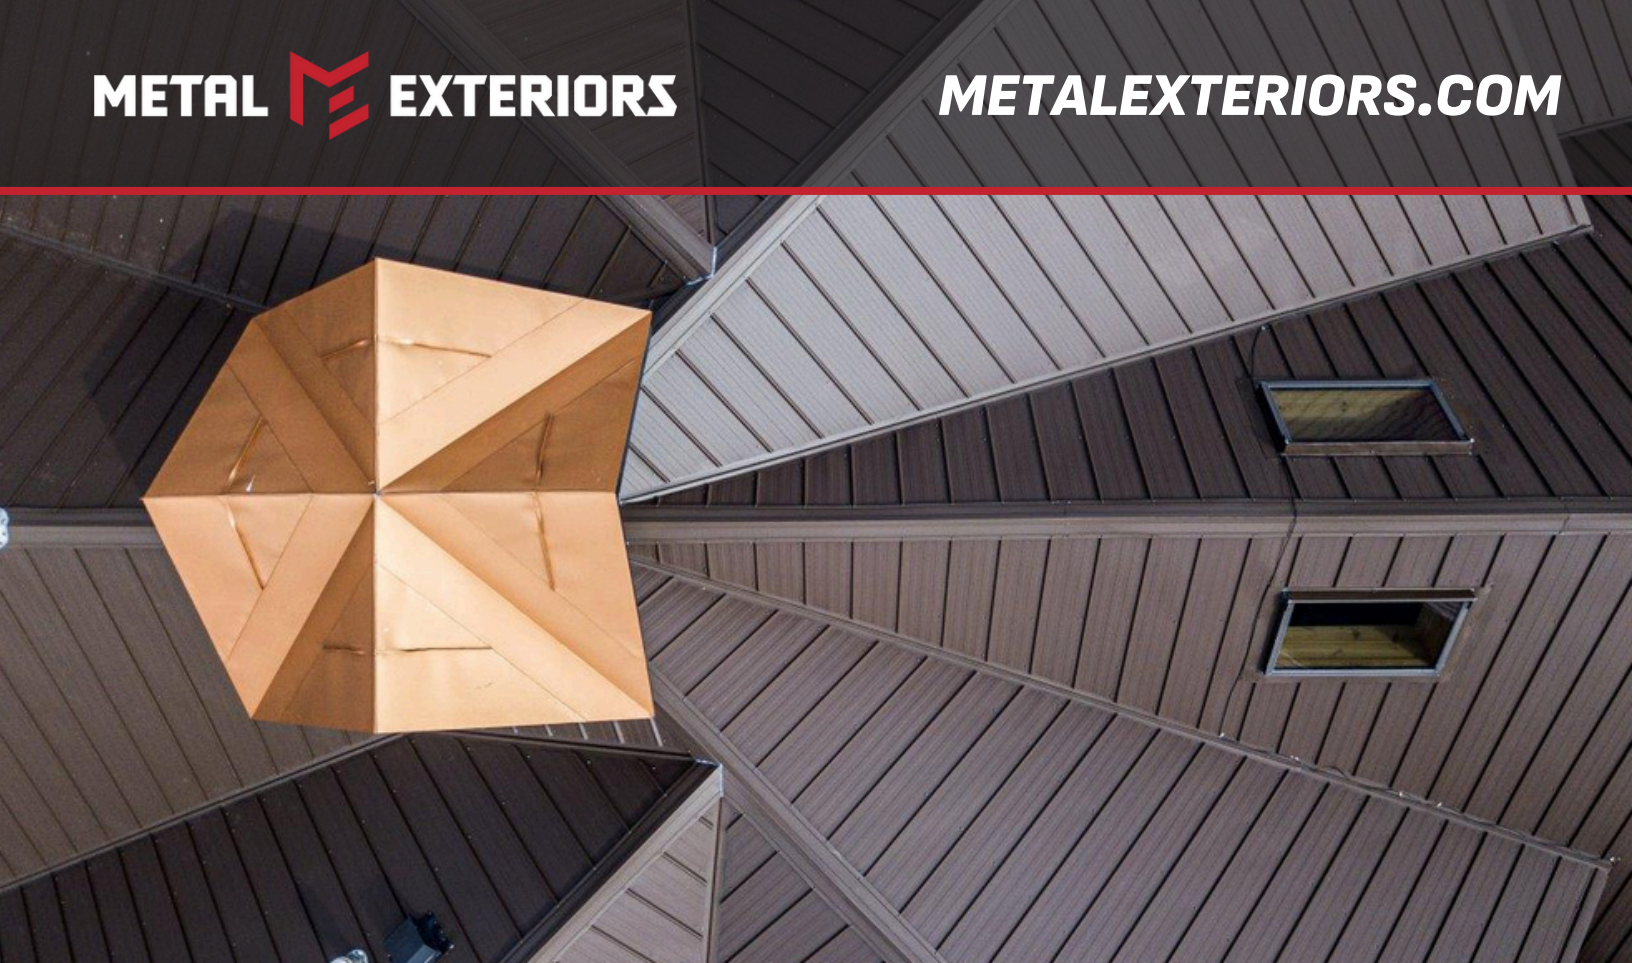

METAL  EXTERIORS

ELITE RIB

ROOF & WALL SYSTEM

1 IN.

36 INCHES

36" PANEL COVERAGE, 12" RIB SPACING

SLEEK PROFILE WITH 3/4" RIB HEIGHT

AVAILABLE IN 26 AND 29 GAUGE STEEL

50 YEAR FASTENER WARRANTY
WITH UPGRADE

40-YEAR PAINT WARRANTY

ELITE RIB SYSTEM
DESIGNED FOR DISTINCTION

This fastener-through panel offers a slim rib profile at a value-packed price. The panel comes with all of our standard warranties. For ultimate value, you can opt into a 50-year fastener upgrade to enjoy the ultimate value in your exterior project. This versatile panel is reversible, bi-directional and can be used in roofing or siding.