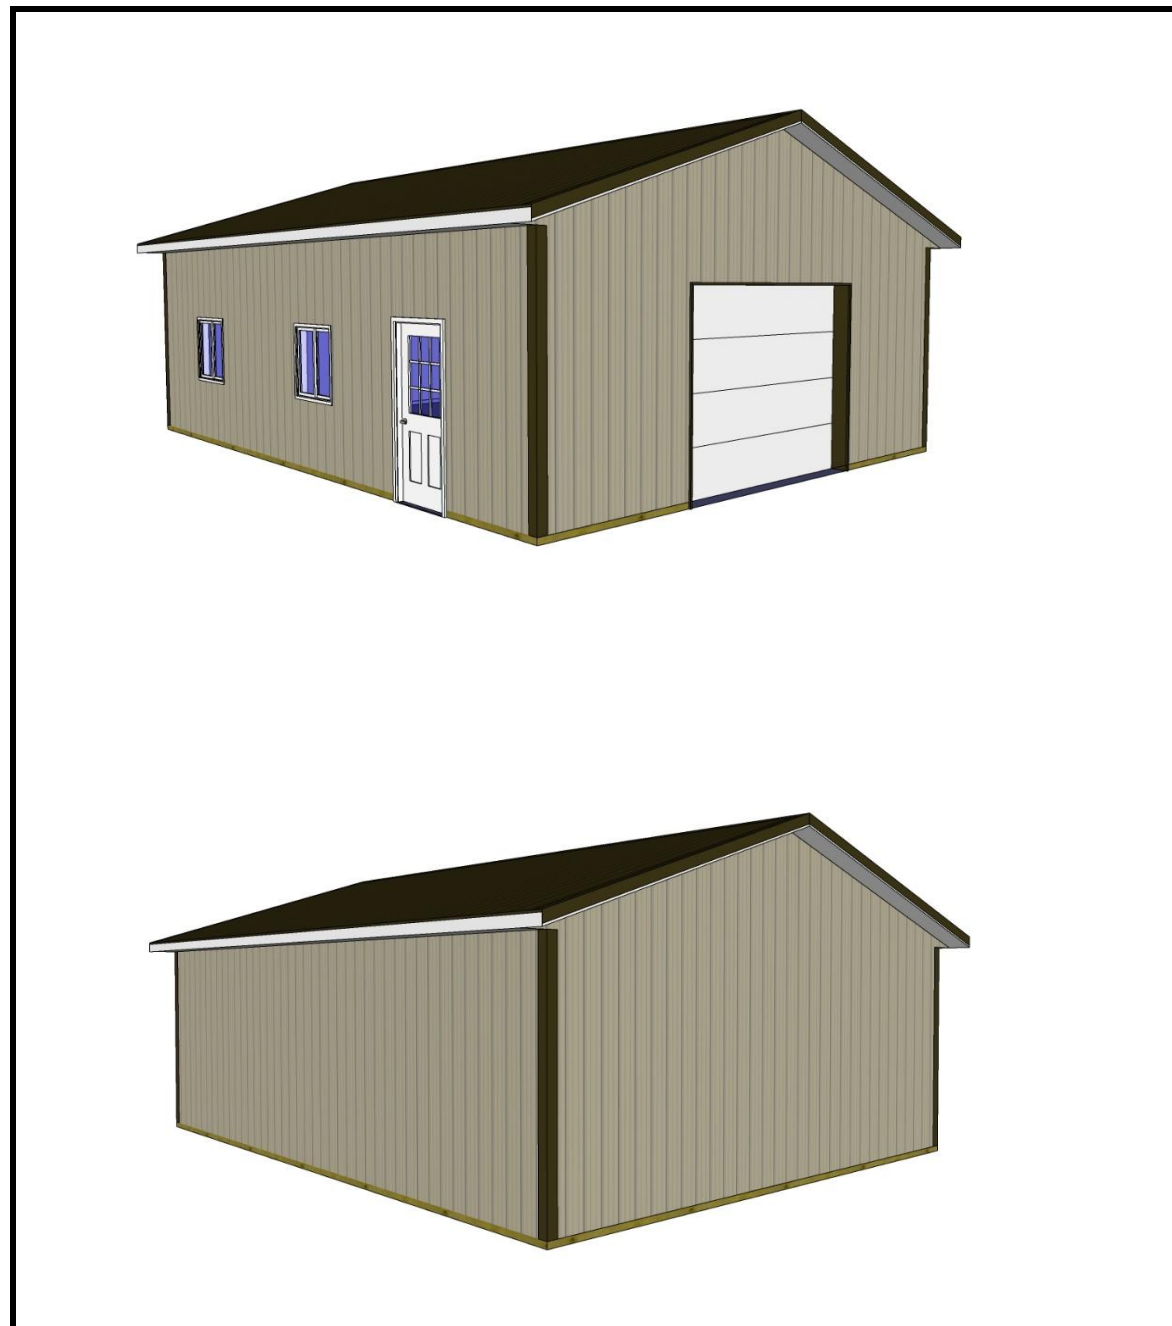

Post Frame

**DIMENSIONS:**

24' X 32' X 10'

**BUILDING SPECIFICATIONS :**  
**24' X 32' X 10' POST FRAME PACKAGE:**

**MATERIAL PACKAGE**

- Pre-Engineered Wood Trusses (4/12 Pitch, 4' O/C)
- 3Ply 2x6 Laminated Columns On Eaves & Gables ( 8' O/C )
- One Concrete Footer Pad per Post Hole
- 2 x 8 Treated T&G Skirt Boards (2 Rows)
- 2 x 4 Wall Girts (24" O/C) and Roof Purlins (24" O/C)
- 2 x 10 Double Top Girt Truss Carriers
- 40 YR. Warranty 28 Gauge Parallel Rib Steel Siding
- 40 YR. Warranty 28 Gauge Parallel Rib Steel Roofing
- Dr!p Stop Vapor Barrier under Steel Roofing
- Continuous Flexo-O-Vent Ridge Vent

**DOORS & WINDOWS**

- One 10 X 8 Clopy 4050 Overhead Door
- One 3' 9 Lite Fiberglass Entry Door
- Two 3' x 3' Insulated Slider Windows

**FASTENERS**

- 1 In. Screws for Steel Wall Panels
- 1 1/2 In. Screws for Steel Roof Panels
- 4 In. Grk Structural Screws for Truss Carriers
- 4 In. Galv. Pole Barn Nails for Skirt Board
- 3" Paslode Framing Nails For Framing

- **12" OVERHANG ON ALL SIDES W/ VENTED SOFFIT**
- **OVER 20 METAL COLORS TO CHOOSE FROM**

**THE BUYER IS RESPONSIBLE FOR THE FOLLOWING:**

Site Preparation, Stone, Concrete Floor  
Labor For The Building Construction  
Building & Zoning Permits If Needed

**\*\*\*\* ADD-ON OPTIONS FOR 24X32X10 \*\*\*\***

---

- Interior Package w/ Metal Liner & Insulation Add \$5,215.00
  - 8' x 16' Porch Package w/ Ceiling & Header Wrap Add \$1,780.00
  - Laminated Green Post Savers Add \$850.00
  - 36" Louvered Cupola & Weathervane Add \$690.00
  - 5" K-Gutter Package w/ Downspouts Add \$ 330.00
  - Lifetime Screws Package For Roof & Sides Add \$208.00
  - 36" Wainscoating Add \$ 230.00
- 