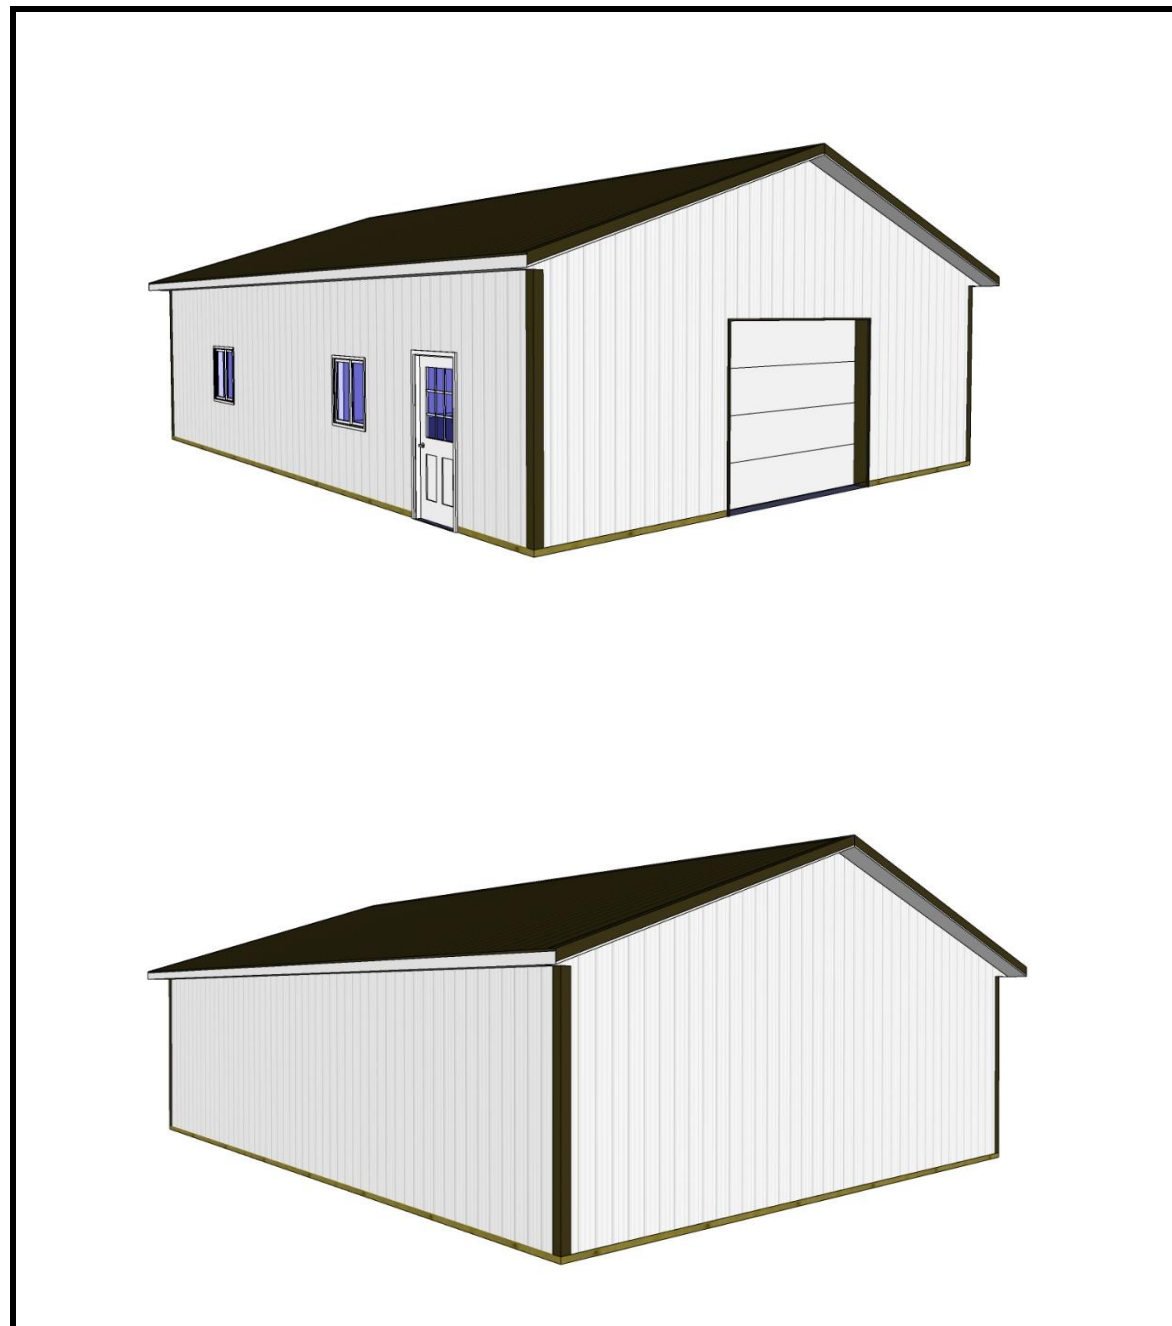

Post Frame

**DIMENSIONS:**

30' X 40' X 10'

**BUILDING SPECIFICATIONS :**

**30' X40' X 10' POST FRAME PACKAGE:**

**MATERIAL PACKAGE**

- Pre-Engineered Wood Trusses (4/12 Pitch, 4' O/C)
- 3Ply 2x6 Laminated Columns On Eaves & Gables ( 8' O/C )
- One Concrete Footer Pad per Post Hole
- 2 x 8 Treated T&G Skirt Boards (2 Rows)
- 2 x 4 Wall Girts (24" O/C) and Roof Purlins (24" O/C)
- 2 x 10 Double Top Girt Truss Carriers
- 40 YR. Warranty 28 Gauge Parallel Rib Steel Siding
- 40 YR. Warranty 28 Gauge Parallel Rib Steel Roofing
- Dr!p Stop Vapor Barrier under Steel Roofing
- Continuous Flexo-O-Vent Ridge Vent

**DOORS & WINDOWS**

- One 10 X 8 Clopy 4050 Overhead Door
- One 3' 9 Lite Fiberglass Entry Door
- Two 3' x 3' Insulated Slider Windows

**FASTENERS**

- 1 In. Screws for Steel Wall Panels
- 1 1/2 In. Screws for Steel Roof Panels
- 4 In. Grk Structural Screws for Truss Carriers
- 4 In. Galv. Pole Barn Nails for Skirt Board
- 3" Paslode Framing Nails For Framing

- **12" OVERHANG ON ALL SIDES W/ VENTED SOFFIT**
- **OVER 20 METAL COLORS TO CHOOSE FROM**

**THE BUYER IS RESPONSIBLE FOR THE FOLLOWING:**

Site Preparation, Stone, Concrete Floor  
Labor For The Building Construction  
Building & Zoning Permits If Needed

**\*\*\*\* ADD-ON OPTIONS FOR 30X40X10 \*\*\*\***

---

- Interior Package w/ Metal Liner & Insulation Add \$6,390.00
  - 8' x 16' Porch Package w/ Ceiling & Header Wrap Add \$1,780.00
  - Laminated Green Post Savers Add \$1,020.00
  - 36" Louvered Cupola & Weathervane Add \$690.00
  - 5" K-Gutter Package w/ Downspouts Add \$ 390.00
  - Lifetime Screws Package For Roof & Sides Add \$290.00
  - 36" Wainscoating Add \$ 245.00
- 